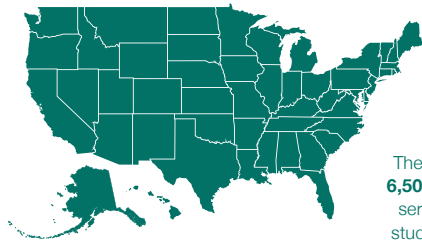

Facts About Charter Schools

About **10 percent** of Michigan students attend charter schools.

There are **over 300 charter schools** operating in Michigan.

LOTTERY

Charter schools accept all students who apply. If there are more applicants than there is space available, a **random lottery** is conducted.

Charter schools serve a larger portion of **low-income students** (70 percent) compared to traditional public schools (44 percent).

Charter schools in Michigan cost taxpayers **16 percent less** per student on average compared to traditional public schools.

More students in Detroit **attend charter schools** than traditional public schools in the city.

The last three U.S. presidents have **all supported charter schools**: Bill Clinton, George W. Bush and Barack Obama.

There are more than **6,500 charter schools** serving **2.5 million** students nationwide.

The first charter schools in Michigan opened in **1994**. Forest Gump won Best Picture that year.

A Stanford University study found that the typical student in a Michigan charter school makes achievement gains equal to **two additional months of learning** every year compared to their counterparts in traditional public schools.